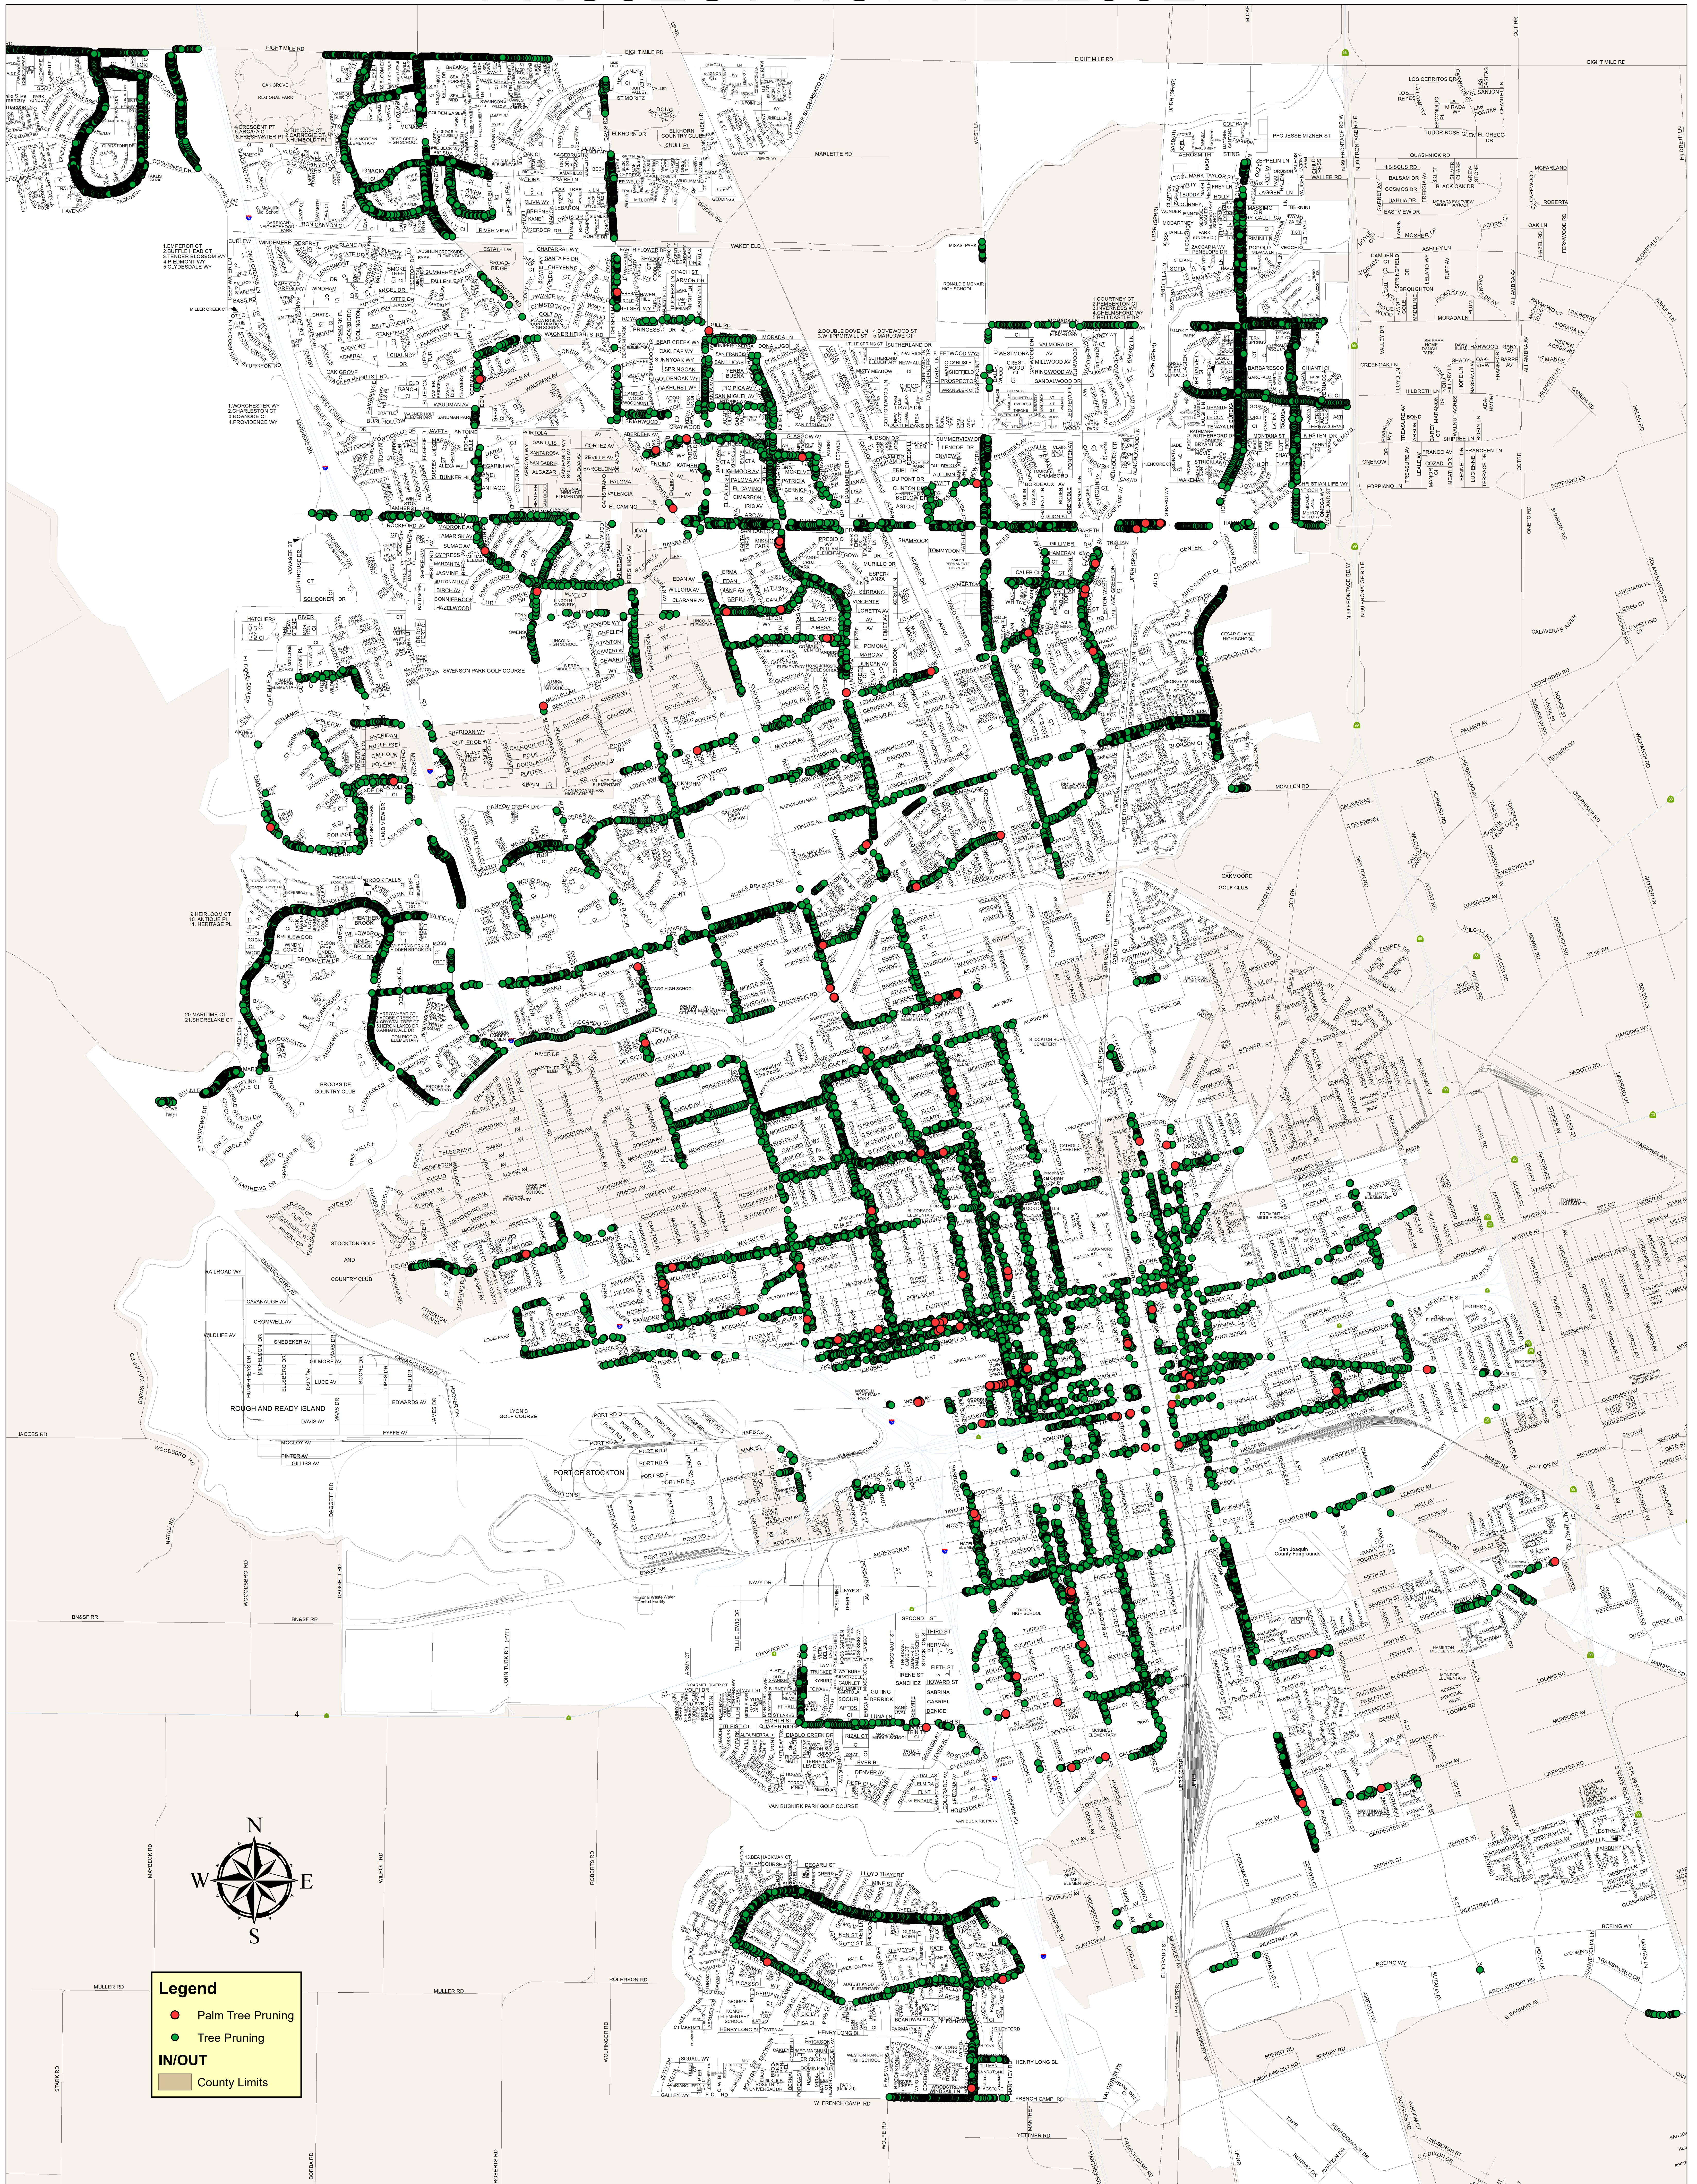

CITYWIDE TREE MAINTENANCE PROJECT, PROJECT NO. WE22052

CITYWIDE TREE MAINTENANCE PROJECT, PROJECT NO. WE22052

Legend

- Palm Tree Pruning
- Tree Pruning

IN/OUT

- County Limits

CITYWIDE TREE MAINTENANCE PROJECT, PROJECT NO. WE22052

Legend

- Park Palm Tree Pruning
- Park Tree Pruning

IN/OUT

- County Limits

MATTIE HARRELL