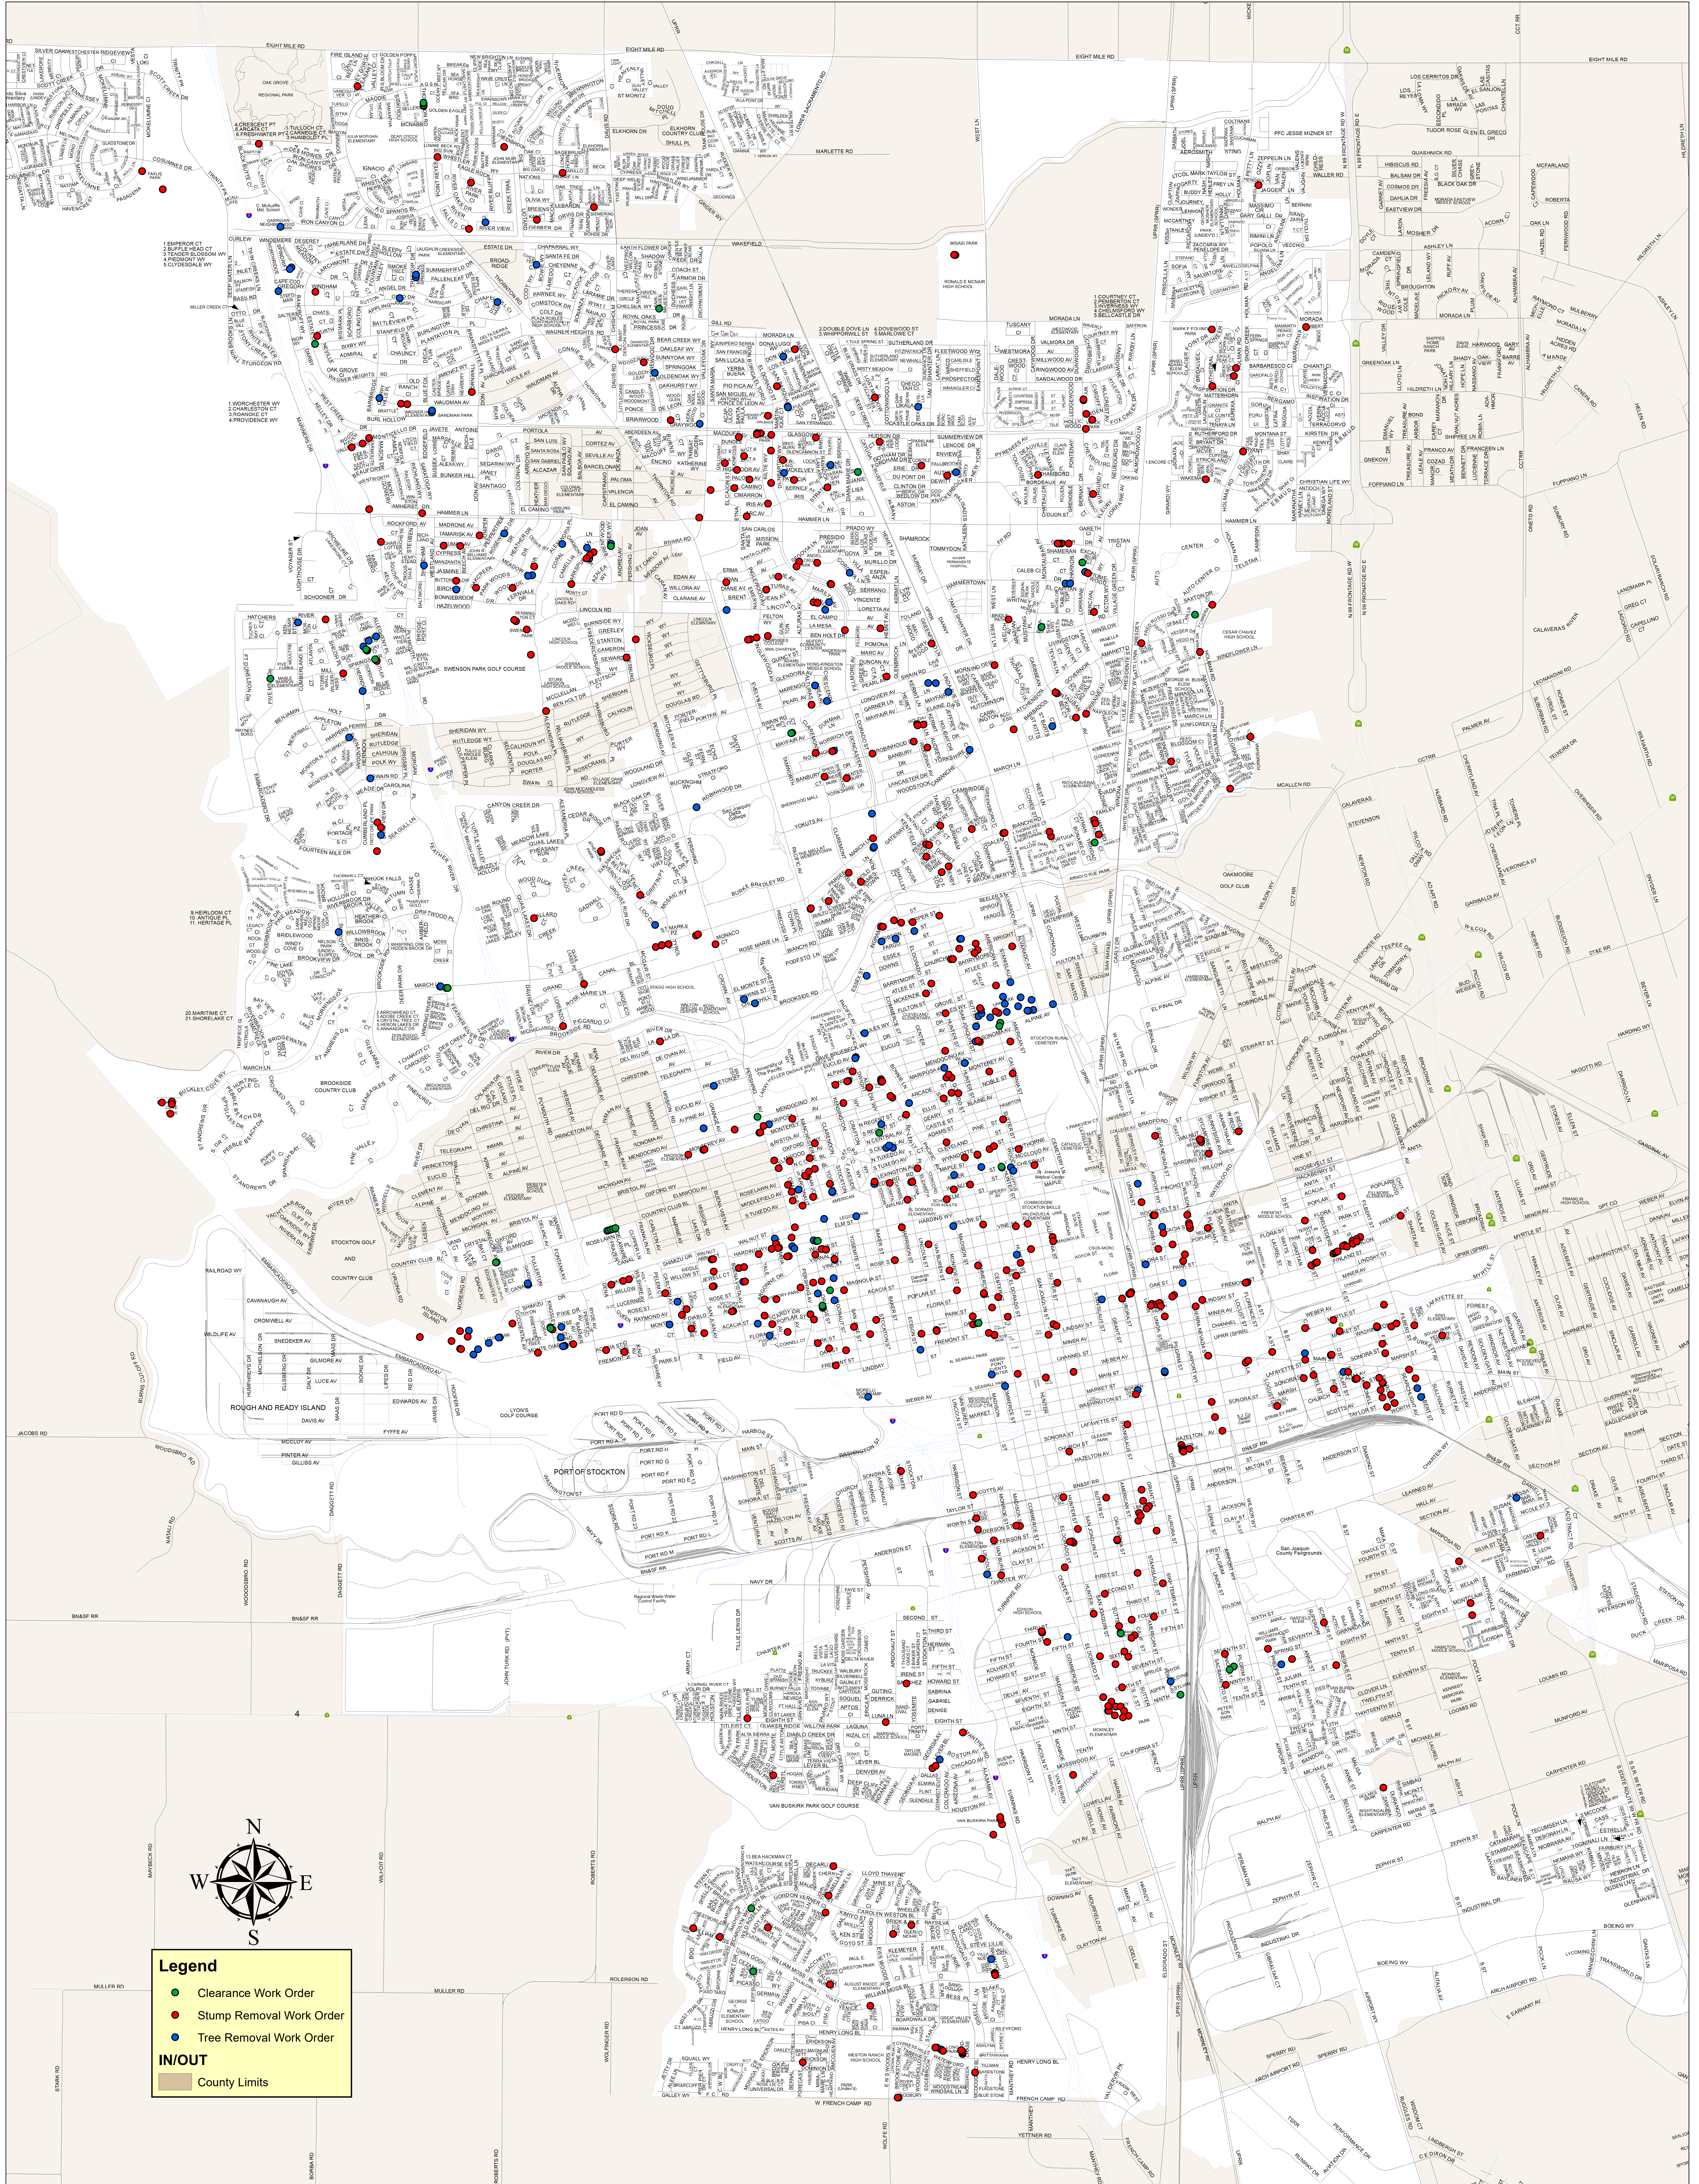

CITYWIDE TREE MAINTENANCE PROJECT, PROJECT NO. WE22052

CITYWIDE TREE MAINTENANCE PROJECT, PROJECT NO. WE22052

Legend

- Palm Tree Pruning
- Tree Pruning

IN/OUT

- County Limits

CITYWIDE TREE MAINTENANCE PROJECT, PROJECT NO. WE22052

Legend

- Park Palm Tree Pruning
- Park Tree Pruning

IN/OUT

- County Limits

MATTIE HARRELL