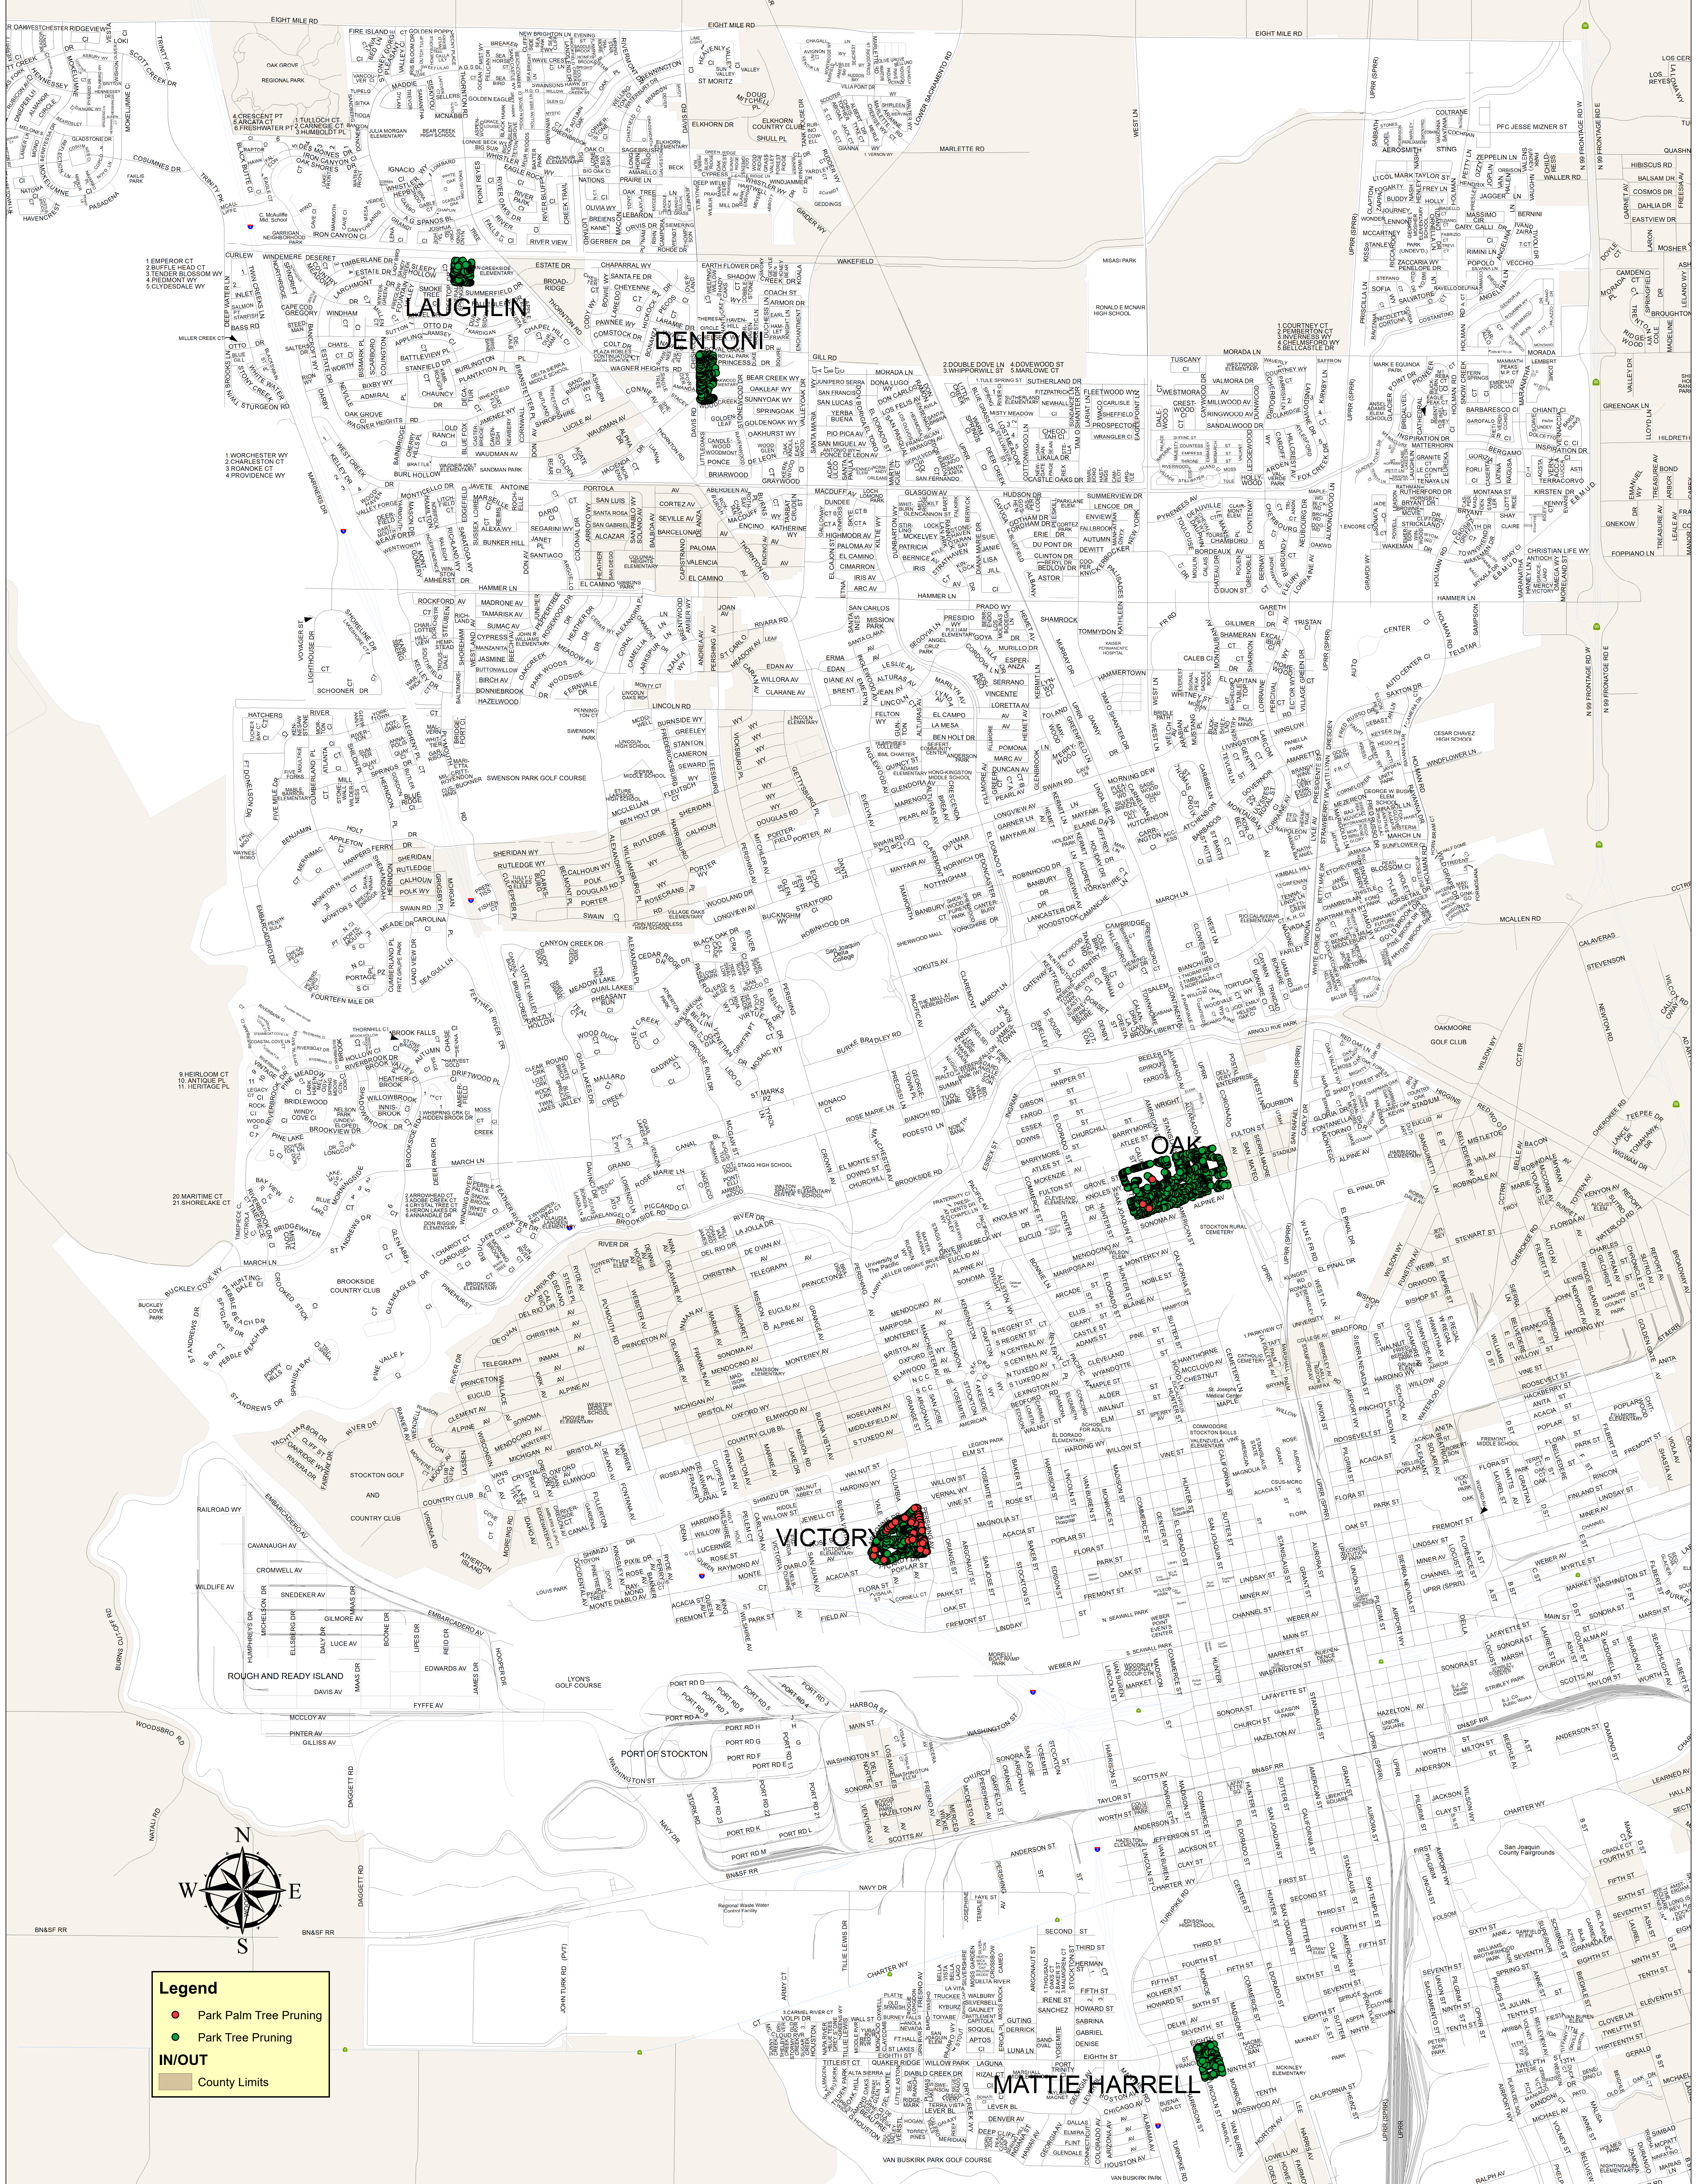

CITYWIDE TREE MAINTENANCE PROJECT, PROJECT NO. WE22052

CITYWIDE TREE MAINTENANCE PROJECT, PROJECT NO. WE22052

Legend

- Palm Tree Pruning
- Tree Pruning

IN/OUT

- County Limits

CITYWIDE TREE MAINTENANCE PROJECT, PROJECT NO. WE22052

Legend

- Park Palm Tree Pruning
- Park Tree Pruning

IN/OUT

- County Limits

MATTIE HARRELL